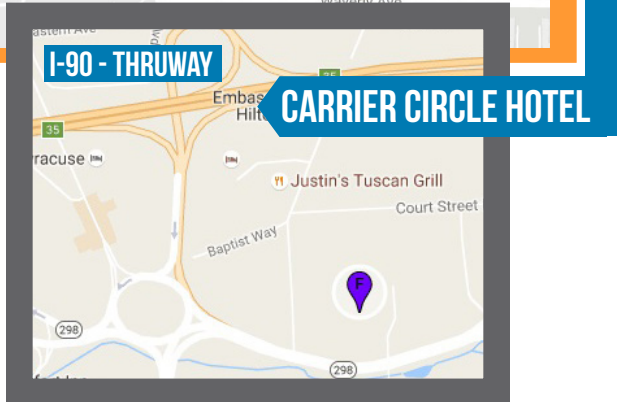

# DOWNTOWN MAP

WELCOME  
AMERICAN LEGION

## KEY

- A THE ONCENTER - CONVENTION CENTER
- E CROWNE PLAZA
- B GENESEE GRANDE (LEGION HQ)
- F DOUBLETREE (SON'S HQ)
- C SHERATON UNIVERSITY (AUX HQ)
- D PARKVIEW

GET THE MOBILE VERSION

<https://goo.gl/06qKY7>