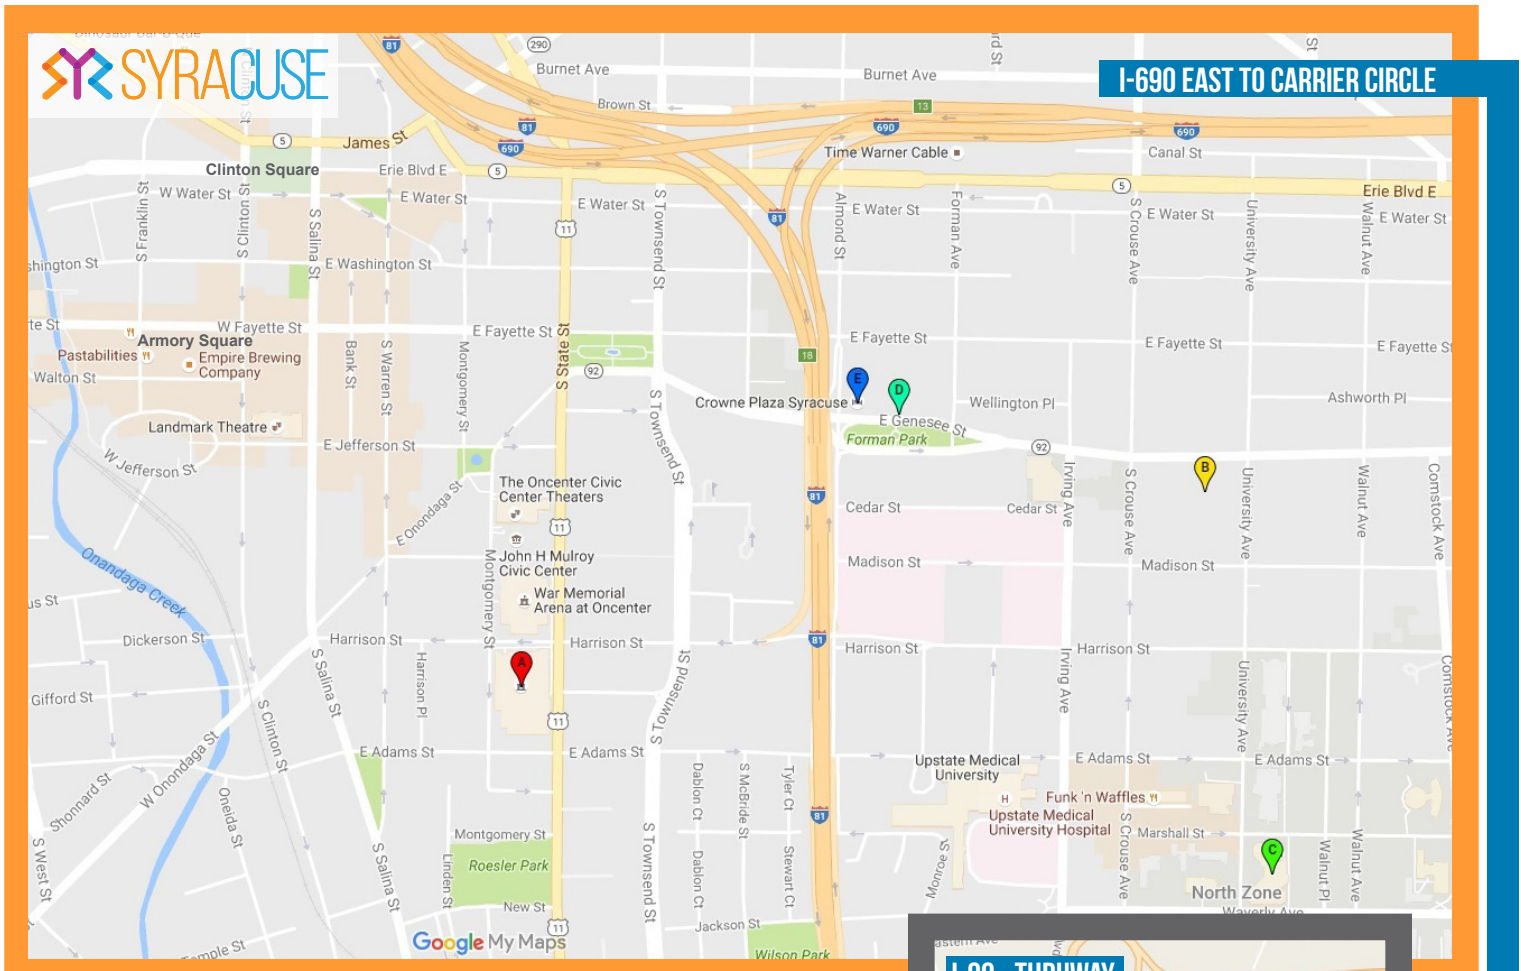

MAKE  
MEMORIES  
ON HISTORIC  
STREETS.

# DOWNTOWN MAP

WELCOME  
AMERICAN LEGION

## KEY

- A THE ONCENTER - CONVENTION CENTER
- E CROWNE PLAZA
- B GENESEE GRANDE (LEGION HQ)
- F DOUBLETREE (SON'S HQ)
- C SHERATON UNIVERSITY (AUX HQ)
- D PARKVIEW

GET THE MOBILE VERSION

<https://goo.gl/06qKY7>